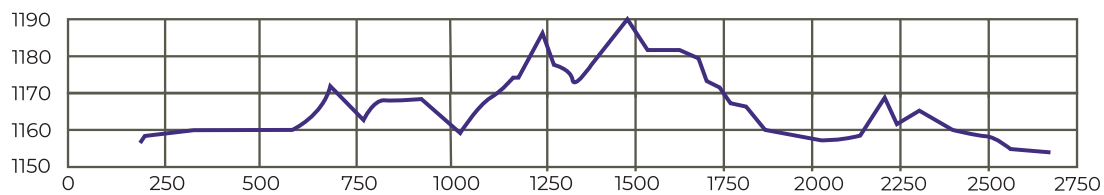

## COURSES:

### 1,5km

Course length 1,500m  
Course category C

Height difference (HD) 17m  
Maximum climb (MC) 14m  
Total Climb (TC) 21m

Lowest point 1,152m  
Highest point 1,169m

### 2,5km

Course length 2,682m  
Course category C

Height difference (HD) 37m  
Maximum climb (MC) 44m  
Total Climb (TC) 87m

Lowest point 1,153m  
Highest point 1,190m